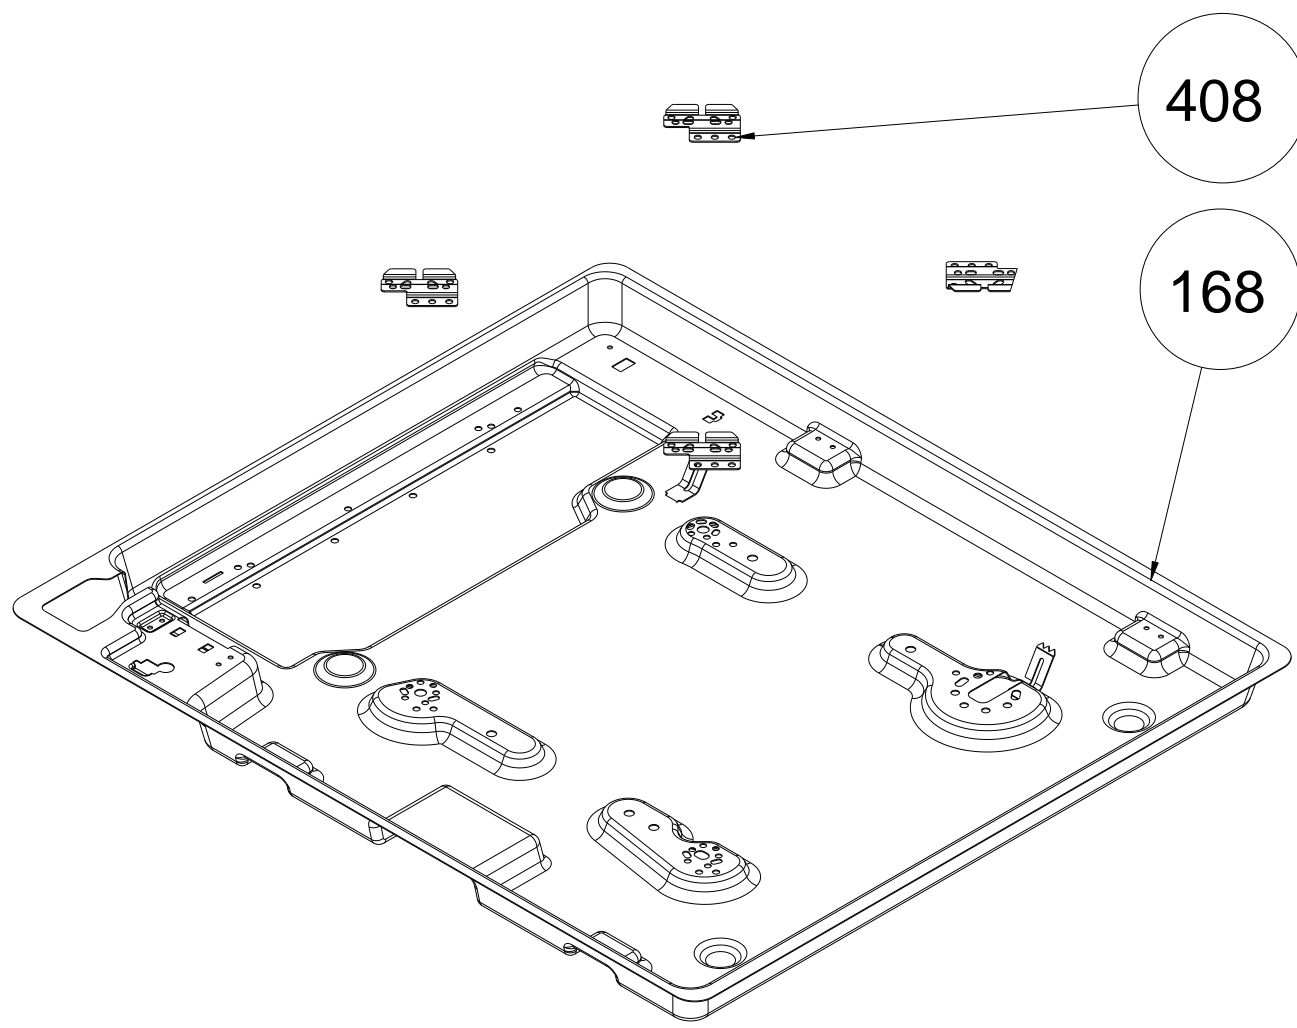

EXPLODED VIEW - OLD SERIE GAS-ON-GLASS HOB ASSEMBLY (BEFORE SEP-06)

EXPLODED VIEW - C SERIE GAS-ON-GLASS HOB ASSEMBLY (2006 - 2010)

EXPLODED VIEW - SERIE 2 GAS-ON-GLASS HOB ASSEMBLY (2010 - 2011)

EXPLODED VIEW - SERIE 2 (MODIFIED) GAS-ON-GLASS HOB ASSEMBLY (AFTER 2011)

COOKTOP BOTTOM COVER (GROUP,SECURIT)
(POSTION NO 407)

ETHNIC COFFEEPOTSUPPORT
(OPTIONAL)

WOK BURNER (OPTIONAL)

THERMOCOUPLE (OPTIONAL)

PAN SUPPORTS (OPTIONAL)

ENAMELLED
(GAS-ON-GLASS,SINGLE)

CAST IRON
(GAS-ON-GLASS,SLIM)

CAST IRON
(GAS-ON-GLASS,THICK)

MICRO SWITCH (OPTIONAL)

KNOBS (ONLY FOR HOB - OPTIONAL)

DELTA

ALFA

GAMA

ZETA

ECLIPSE

RUSTIC RISUS

BIG MEKA

SMALL MEKA
(ONLY FOR ELC /
DOMINO /
DOMINO -SERI2)

NORD

VESTA

JANNU

HOB ASSEMBLY PARTS

POSITION NUMBER	PART NAME
4	SCREW (KNURLED, 3.9*9.5)
58	GAS DELIVERY TUBE
30	TERMINAL BOX
31	POWER CORD
60	IGNITOR
63	MANIFOLD
64	STRAIGHT HOSE FITTING GASKET
66	COOKTOP VALVE
69	MICROSWITCH HARNESS
76	KNOB - GAS
83	COOKTOP VALVE ASSEMBLY BRACKET
84	COOKTOP VALVE ASSEMBLY BRACKET CONTACT SCREW
92	BURNER CAP (SEMI-RAPID / RAPID / AUXILARY/WOK BURNER)
93	BURNER HEAD (SEMI-RAPID / RAPID / AUXILARY/WOK BURNER)
95	PAN SUPPORTS
96	PAN SUPPORT BUMPER
98	SPARK PLUG GASKET
99	SPARK PLUG WITH CABLE
100	SPARK PLUG SEGMENT
101	THERMOCOUPLE
103	THERMOCOUPLE FIXING NUT
109	INJECTOR (SEMI-RAPID / RAPID / AUXILARY BURNER)
138	ETHNIC COFFEEPOT SUPPORT
160	IGNITOR BUTTON
167	KNOB GASKET
168	COOKTOP BOTTOM COVER (GAS)
182	VITROCERAMIC HOB BOTTOM COVER
183	HOB ASSEMBLY SPRING BRACKET
246	MANIFOLD ANGLE IRON 1/2"
257	WOK BURNER SUPPORT
269	GAS-ON GLASS ASSEMBLY
250	GAS-ON-GLASS HOB IGNITOR HOLDER
407	COOKTOP BOTTOM COVER (GROUP,SECURIT)
408	COOKTOP BURNER BRACKET(BOTTOM)
619	BURNER BODY