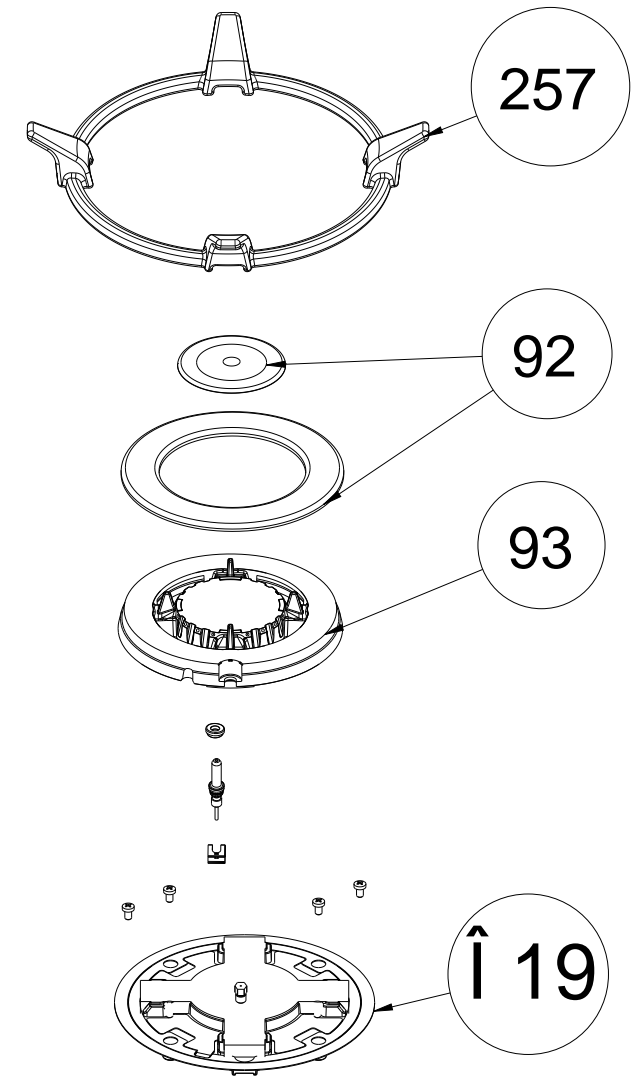

EXPLODED VIEW - OLD SERIE GAS-ON-GLASS HOB ASSEMBLY (BEFORE SEP-06)

EXPLODED VIEW - C SERIE GAS-ON-GLASS HOB ASSEMBLY (2006 - 2010)

EXPLODED VIEW - SERIE 2 GAS-ON-GLASS HOB ASSEMBLY (2010 - 2011)

EXPLODED VIEW - SERIE 2 (MODIFIED) GAS-ON-GLASS HOB ASSEMBLY (AFTER 2011)

COOKTOP BOTTOM COVER (GROUP,SECURIT)
(POSTION NO 407)

ETHNIC COFFEEPOTSUPPORT
(OPTIONAL)

WOK BURNER (OPTIONAL)

THERMOCOUPLE (OPTIONAL)

PAN SUPPORTS (OPTIONAL)

ENAMELLED
(GAS-ON-GLASS,SINGLE)

CAST IRON
(GAS-ON-GLASS,SLIM)

CAST IRON
(GAS-ON-GLASS,THICK)

MICRO SWITCH (OPTIONAL)

KNOBS (ONLY FOR HOB - OPTIONAL)

DELTA

ALFA

GAMA

ZETA

ECLIPSE

RUSTIC RISUS

BIG MEKA

SMALL MEKA
(ONLY FOR ELC /
DOMINO /
DOMINO -SERI2)

NORD

VESTA

JANNU

HOB ASSEMBLY PARTS

POSITION NUMBER	PART NAME
4	SCREW (KNURLED, 3.9*9.5)
58	GAS DELIVERY TUBE
30	TERMINAL BOX
31	POWER CORD
60	IGNITOR
63	MANIFOLD
64	STRAIGHT HOSE FITTING GASKET
66	COOKTOP VALVE
69	MICROSWITCH HARNESS
76	KNOB - GAS
83	COOKTOP VALVE ASSEMBLY BRACKET
84	COOKTOP VALVE ASSEMBLY BRACKET CONTACT SCREW
92	BURNER CAP (SEMI-RAPID / RAPID / AUXILARY/WOK BURNER)
93	BURNER HEAD (SEMI-RAPID / RAPID / AUXILARY/WOK BURNER)
95	PAN SUPPORTS
96	PAN SUPPORT BUMPER
98	SPARK PLUG GASKET
99	SPARK PLUG WITH CABLE
100	SPARK PLUG SEGMENT
101	THERMOCOUPLE
103	THERMOCOUPLE FIXING NUT
109	INJECTOR (SEMI-RAPID / RAPID / AUXILARY BURNER)
138	ETHNIC COFFEEPOT SUPPORT
160	IGNITOR BUTTON
167	KNOB GASKET
168	COOKTOP BOTTOM COVER (GAS)
182	VITROCERAMIC HOB BOTTOM COVER
183	HOB ASSEMBLY SPRING BRACKET
246	MANIFOLD ANGLE IRON 1/2"
257	WOK BURNER SUPPORT
269	GAS-ON GLASS ASSEMBLY
250	GAS-ON-GLASS HOB IGNITOR HOLDER
407	COOKTOP BOTTOM COVER (GROUP,SECURIT)
408	COOKTOP BURNER BRACKET(BOTTOM)
619	BURNER BODY