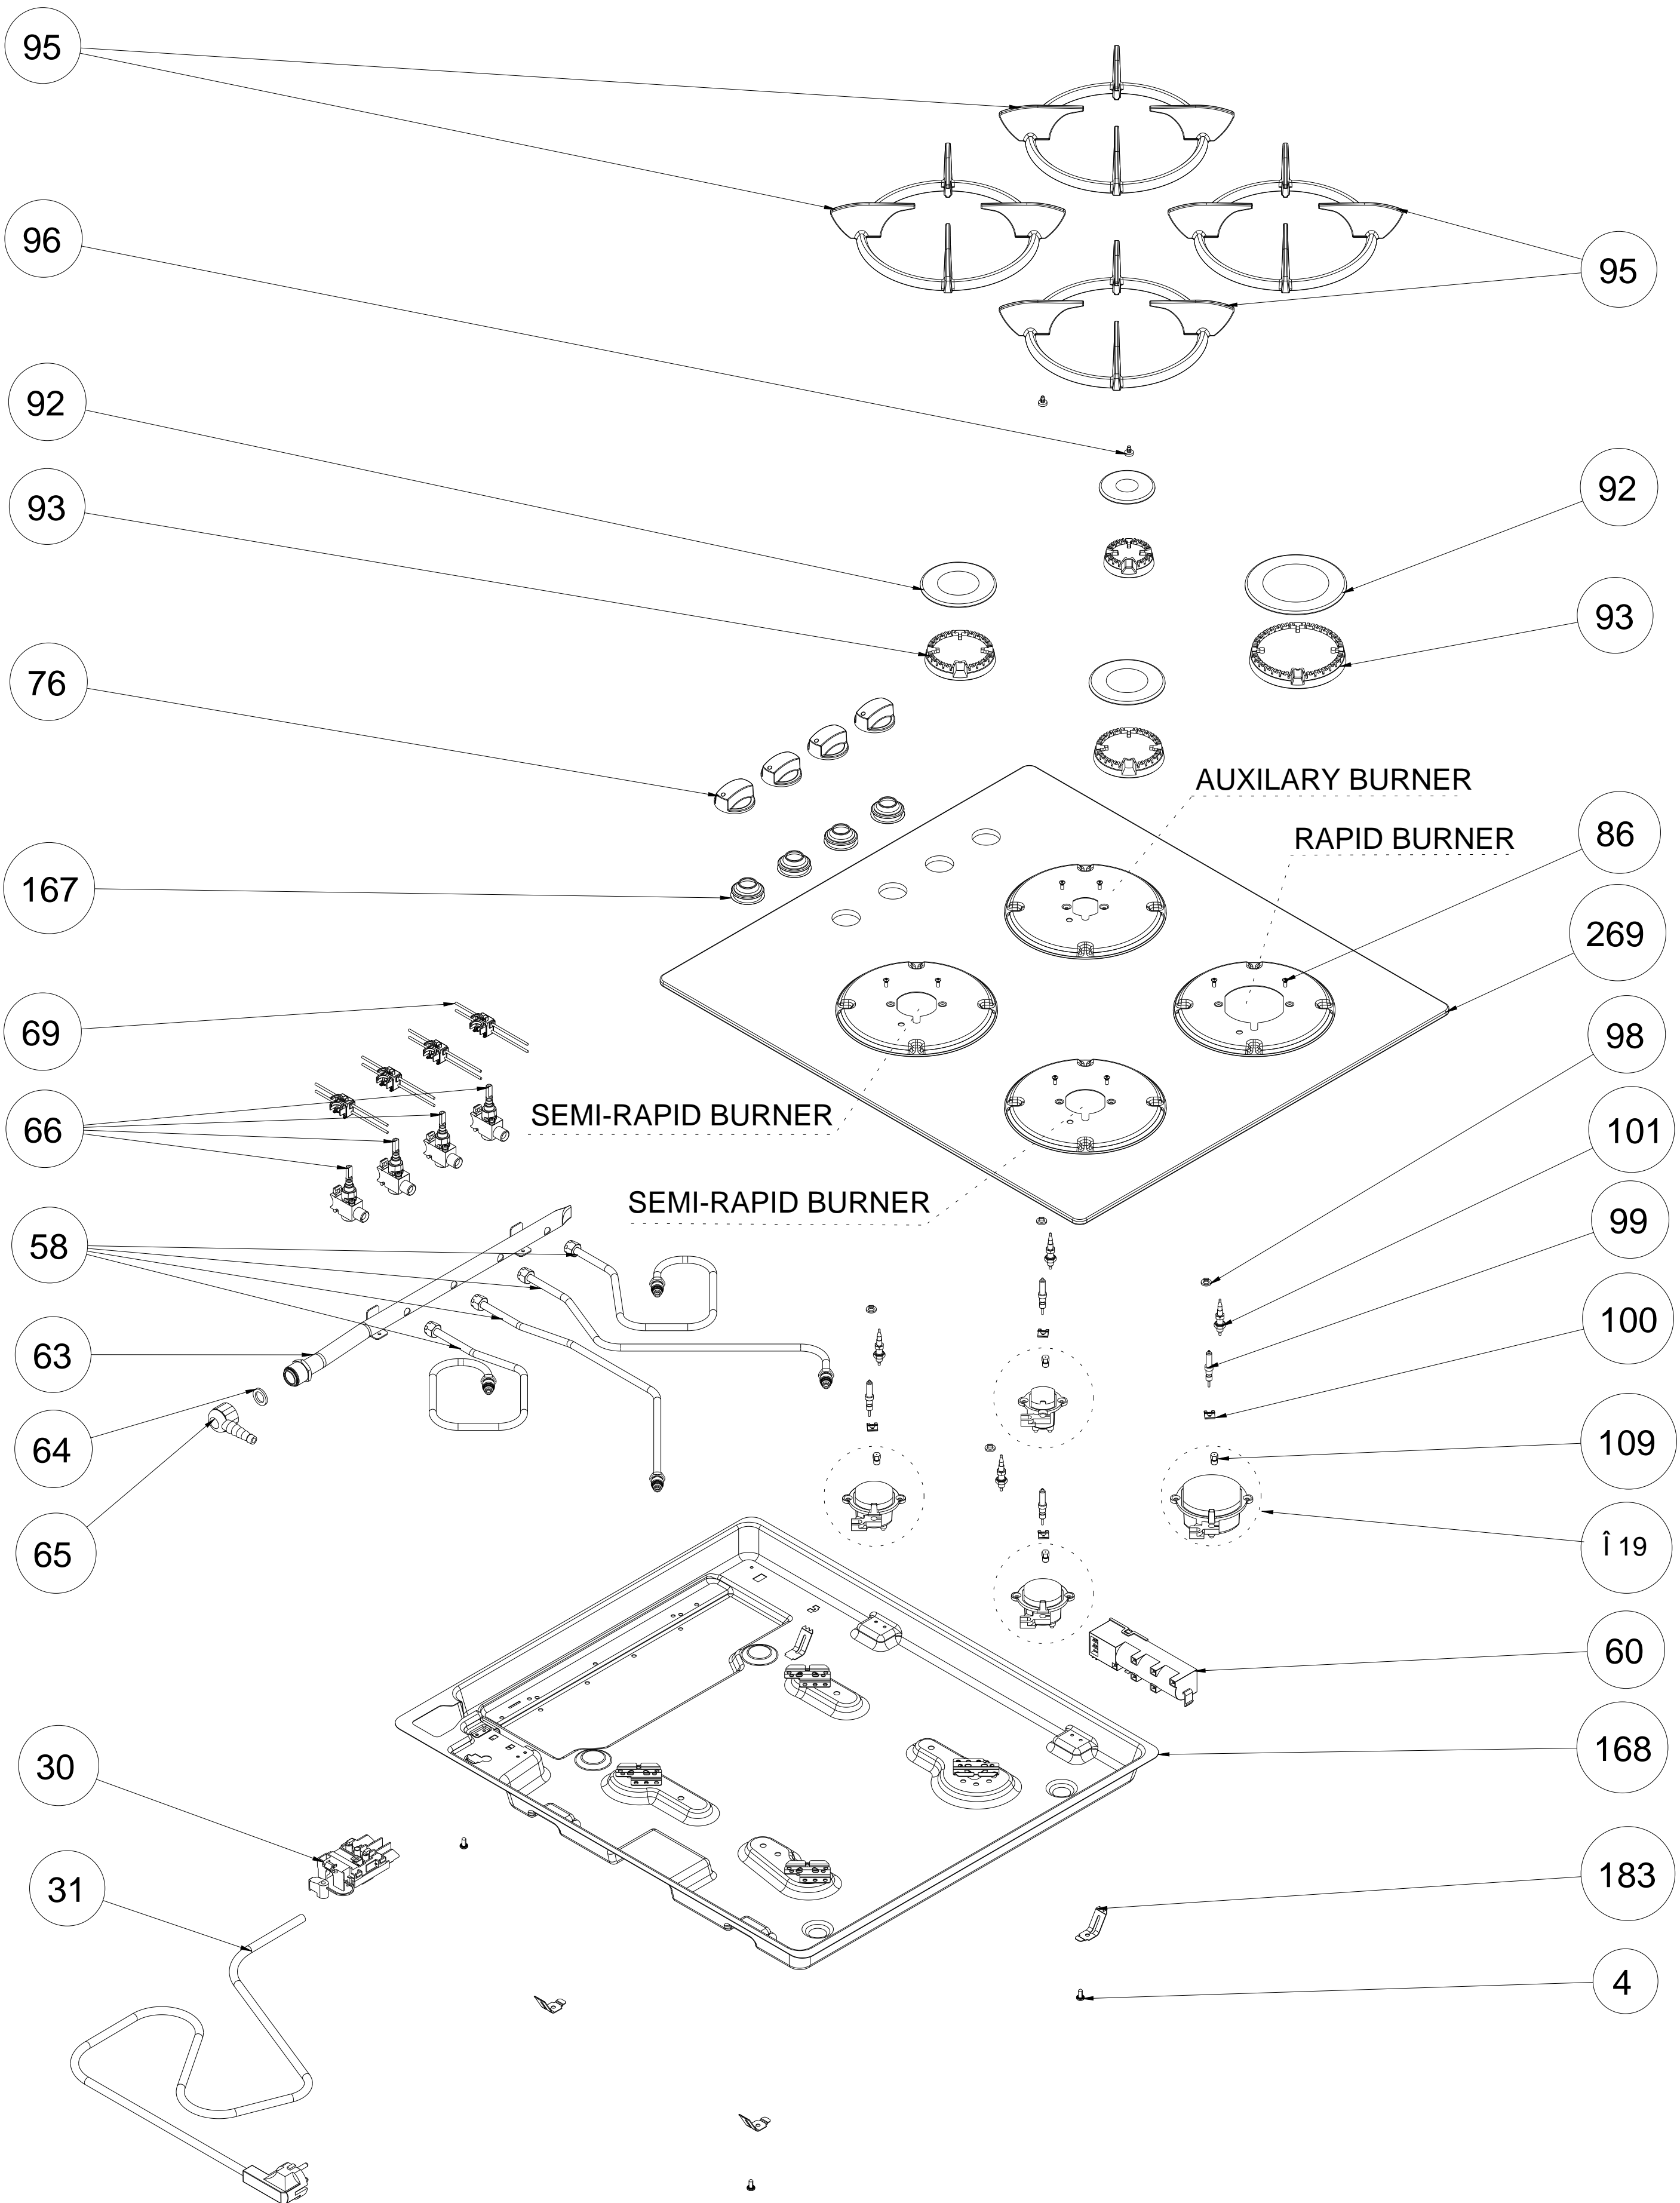

EXPLODED VIEW - OLD SERIE GAS-ON-GLASS HOB ASSEMBLY (BEFORE SEP-06)

EXPLODED VIEW - C SERIE GAS-ON-GLASS HOB ASSEMBLY (2006 - 2010)

EXPLODED VIEW - SERIE 2 GAS-ON-GLASS HOB ASSEMBLY (2010 - 2011)

EXPLODED VIEW - SERIE 2 (MODIFIED) GAS-ON-GLASS HOB ASSEMBLY (AFTER 2011)

COOKTOP BOTTOM COVER (GROUP,SECURIT)
(POSTION NO 407)

ETHNIC COFFEEPOTSUPPORT
(OPTIONAL)

WOK BURNER (OPTIONAL)

THERMOCOUPLE (OPTIONAL)

PAN SUPPORTS (OPTIONAL)

ENAMELLED
(GAS-ON-GLASS,SINGLE)

CAST IRON
(GAS-ON-GLASS,SLIM)

CAST IRON
(GAS-ON-GLASS,THICK)

MICRO SWITCH (OPTIONAL)

KNOBS (ONLY FOR HOB - OPTIONAL)

DELTA

ALFA

GAMA

ZETA

ECLIPSE

RUSTIC RISUS

BIG MEKA

SMALL MEKA
(ONLY FOR ELC /
DOMINO /
DOMINO -SERI2)

NORD

VESTA

JANNU

HOB ASSEMBLY PARTS

POSITION NUMBER	PART NAME
4	SCREW (KNURLED, 3.9*9.5)
58	GAS DELIVERY TUBE
30	TERMINAL BOX
31	POWER CORD
60	IGNITOR
63	MANIFOLD
64	STRAIGHT HOSE FITTING GASKET
66	COOKTOP VALVE
69	MICROSWITCH HARNESS
76	KNOB - GAS
83	COOKTOP VALVE ASSEMBLY BRACKET
84	COOKTOP VALVE ASSEMBLY BRACKET CONTACT SCREW
92	BURNER CAP (SEMI-RAPID / RAPID / AUXILARY/WOK BURNER)
93	BURNER HEAD (SEMI-RAPID / RAPID / AUXILARY/WOK BURNER)
95	PAN SUPPORTS
96	PAN SUPPORT BUMPER
98	SPARK PLUG GASKET
99	SPARK PLUG WITH CABLE
100	SPARK PLUG SEGMENT
101	THERMOCOUPLE
103	THERMOCOUPLE FIXING NUT
109	INJECTOR (SEMI-RAPID / RAPID / AUXILARY BURNER)
138	ETHNIC COFFEEPOT SUPPORT
160	IGNITOR BUTTON
167	KNOB GASKET
168	COOKTOP BOTTOM COVER (GAS)
182	VITROCERAMIC HOB BOTTOM COVER
183	HOB ASSEMBLY SPRING BRACKET
246	MANIFOLD ANGLE IRON 1/2"
257	WOK BURNER SUPPORT
269	GAS-ON GLASS ASSEMBLY
250	GAS-ON-GLASS HOB IGNITOR HOLDER
407	COOKTOP BOTTOM COVER (GROUP,SECURIT)
408	COOKTOP BURNER BRACKET(BOTTOM)
619	BURNER BODY