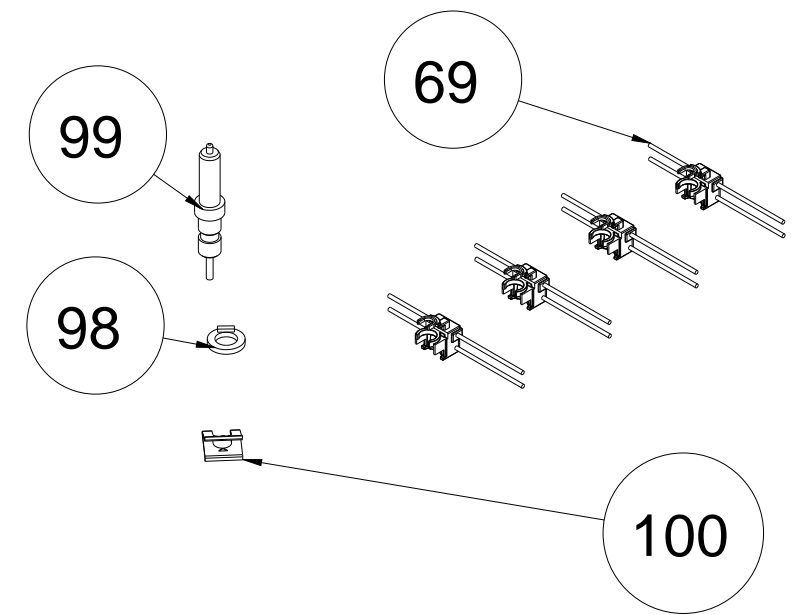

COOKTOP BOTTOM COVER (GROUP,SECURIT)
(POSTION NO 407)

ETHNIC COFFEEPOTSUPPORT
(OPTIONAL)

WOK BURNER (OPTIONAL)

THERMOCOUPLE (OPTIONAL)

PAN SUPPORTS (OPTIONAL)

ENAMELLED
(GAS-ON-GLASS,SINGLE)

CAST IRON
(GAS-ON-GLASS,SLIM)

CAST IRON
(GAS-ON-GLASS,THICK)

MICRO SWITCH (OPTIONAL)

KNOBS (ONLY FOR HOB - OPTIONAL)

DELTA

ALFA

GAMA

ZETA

ECLIPSE

RUSTIC RISUS

BIG MEKA

SMALL MEKA
(ONLY FOR ELC /
DOMINO /
DOMINO -SERI2)

NORD

VESTA

JANNU

HOB ASSEMBLY PARTS

POSITION NUMBER	PART NAME
4	SCREW (KNURLED, 3.9*9.5)
58	GAS DELIVERY TUBE
30	TERMINAL BOX
31	POWER CORD
60	IGNITOR
63	MANIFOLD
64	STRAIGHT HOSE FITTING GASKET
66	COOKTOP VALVE
69	MICROSWITCH HARNESS
76	KNOB - GAS
83	COOKTOP VALVE ASSEMBLY BRACKET
84	COOKTOP VALVE ASSEMBLY BRACKET CONTACT SCREW
92	BURNER CAP (SEMI-RAPID / RAPID / AUXILARY/WOK BURNER)
93	BURNER HEAD (SEMI-RAPID / RAPID / AUXILARY/WOK BURNER)
95	PAN SUPPORTS
96	PAN SUPPORT BUMPER
98	SPARK PLUG GASKET
99	SPARK PLUG WITH CABLE
100	SPARK PLUG SEGMENT
101	THERMOCOUPLE
103	THERMOCOUPLE FIXING NUT
109	INJECTOR (SEMI-RAPID / RAPID / AUXILARY BURNER)
138	ETHNIC COFFEEPOT SUPPORT
160	IGNITOR BUTTON
167	KNOB GASKET
168	COOKTOP BOTTOM COVER (GAS)
182	VITROCERAMIC HOB BOTTOM COVER
183	HOB ASSEMBLY SPRING BRACKET
246	MANIFOLD ANGLE IRON 1/2"
257	WOK BURNER SUPPORT
269	GAS-ON GLASS ASSEMBLY
250	GAS-ON-GLASS HOB IGNITOR HOLDER
407	COOKTOP BOTTOM COVER (GROUP,SECURIT)
408	COOKTOP BURNER BRACKET(BOTTOM)
619	BURNER BODY