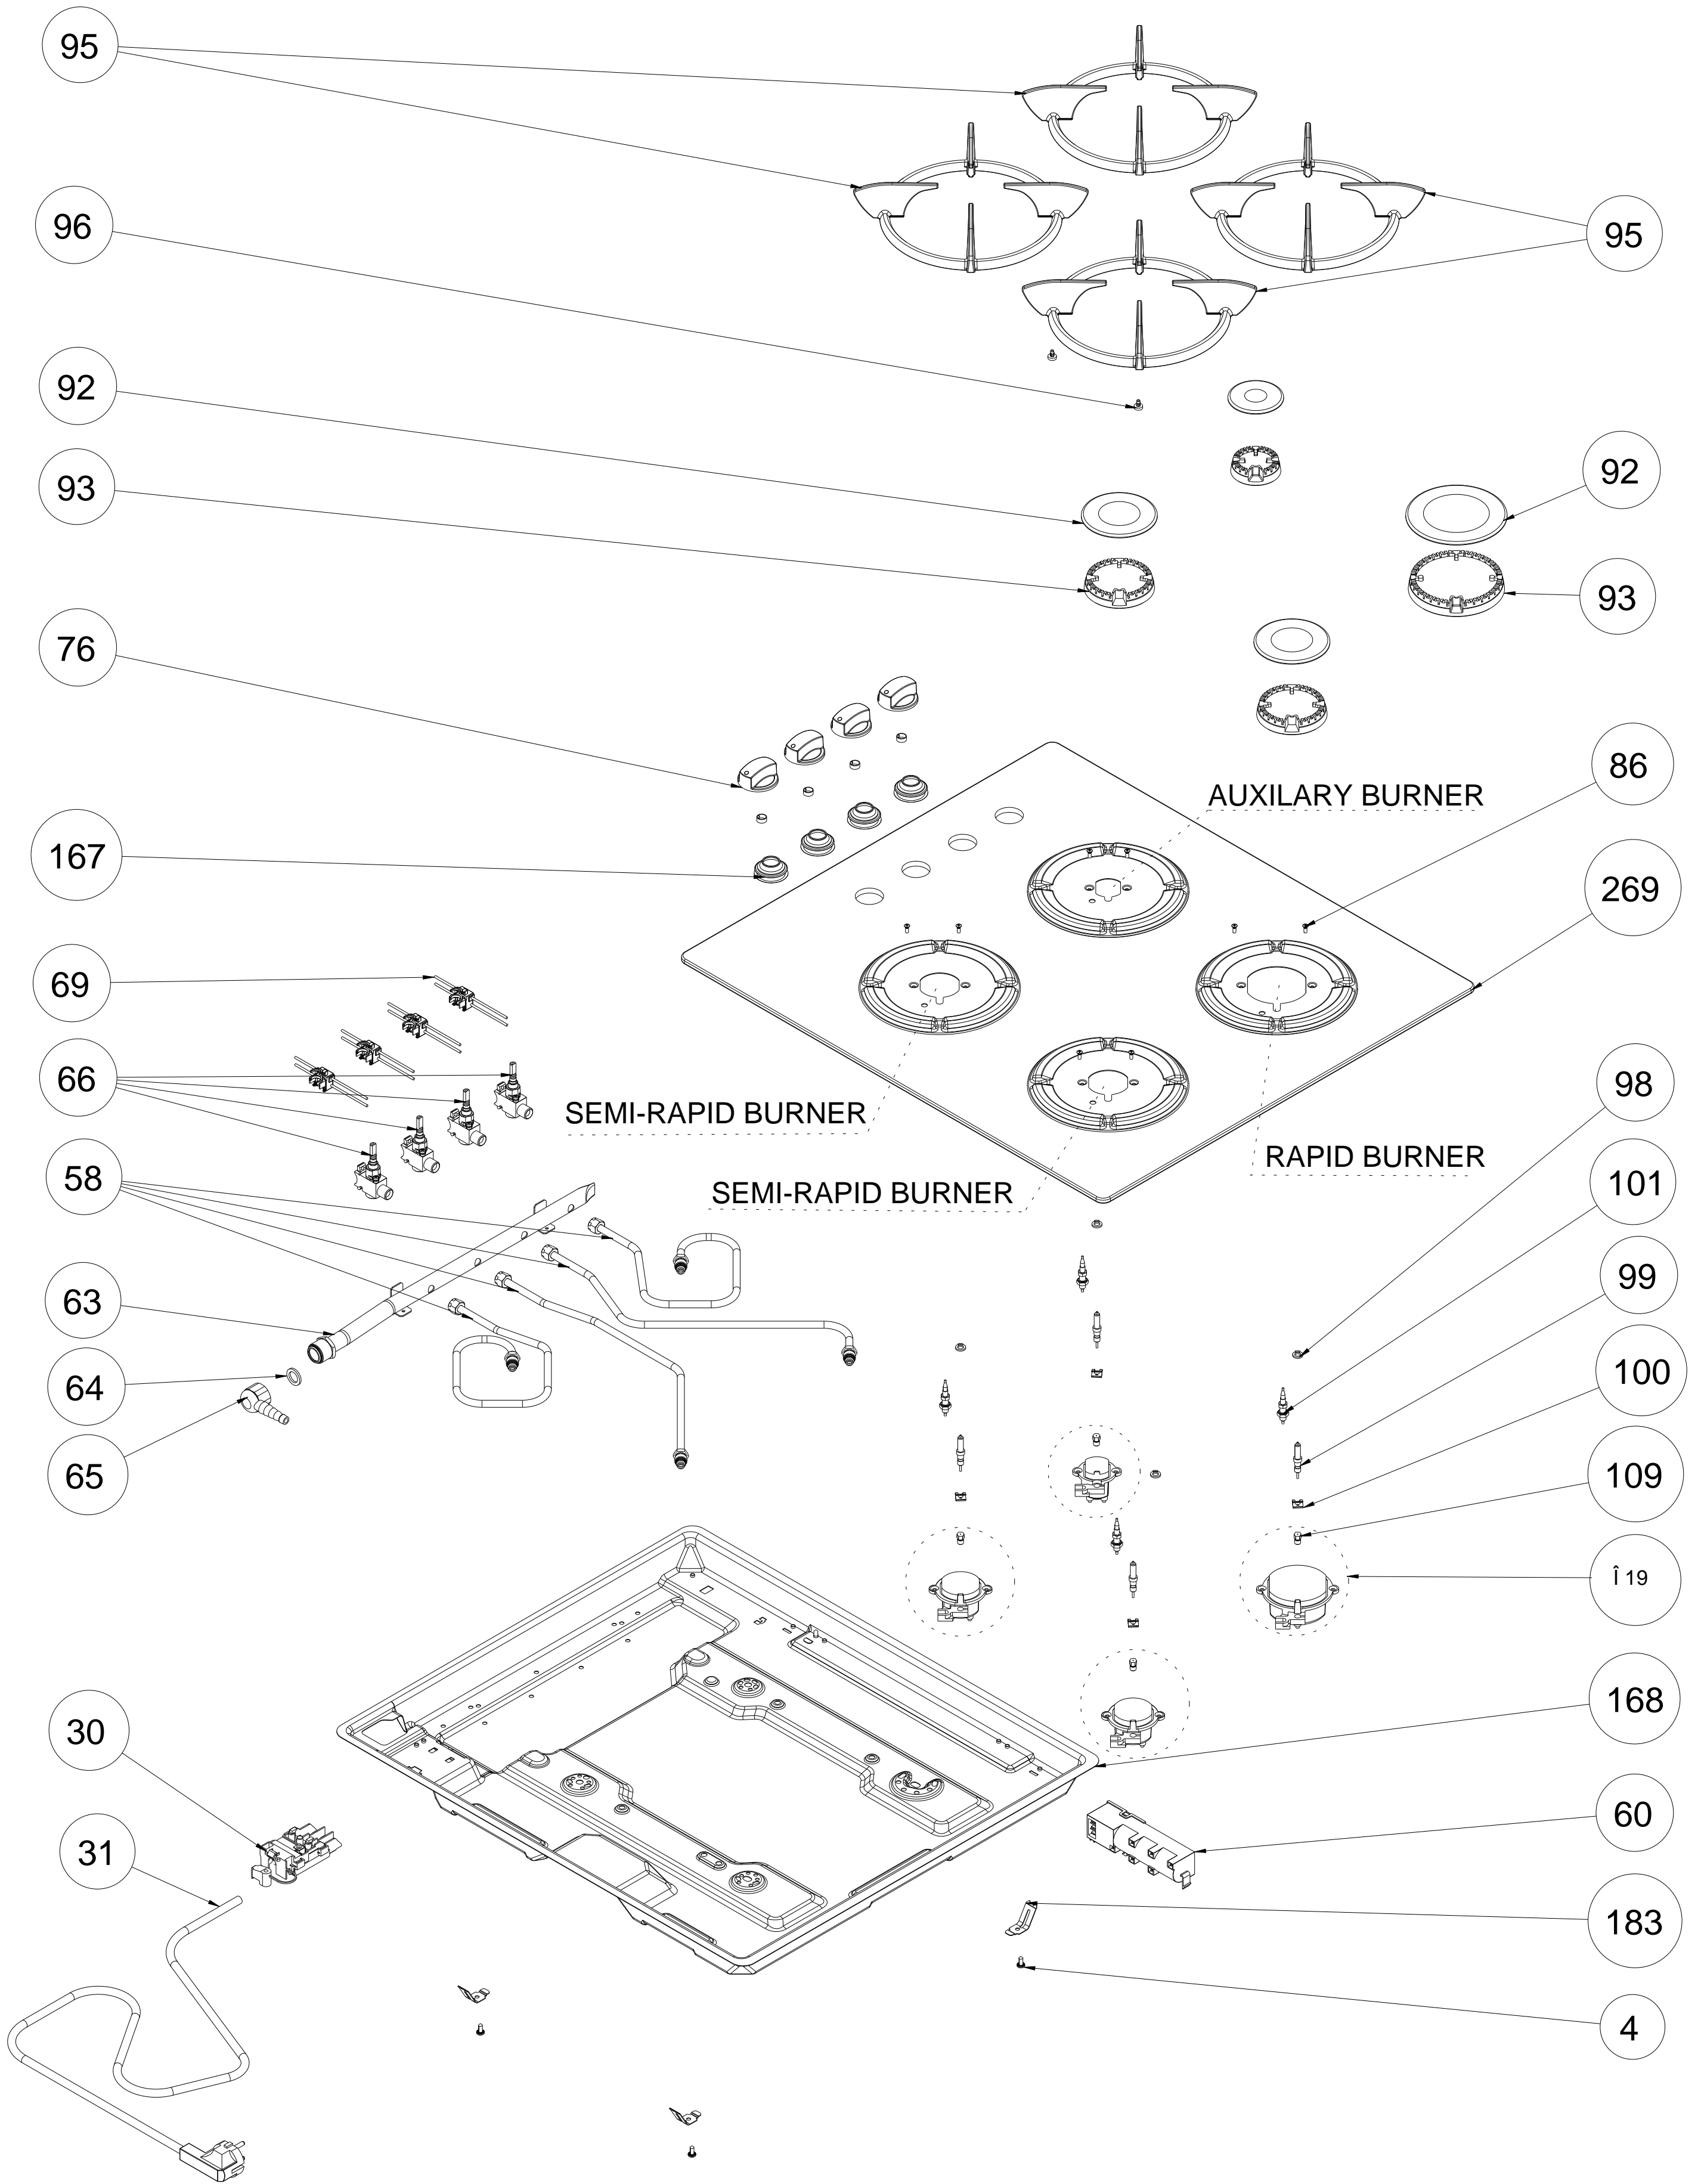

EXPLODED VIEW - OLD SERIE GAS-ON-GLASS HOB ASSEMBLY (BEFORE SEP-06)

EXPLODED VIEW - C SERIE GAS-ON-GLASS HOB ASSEMBLY (2006 - 2010)

EXPLODED VIEW - SERIE 2 GAS-ON-GLASS HOB ASSEMBLY (2010 - 2011)

EXPLODED VIEW - SERIE 2 (MODIFIED) GAS-ON-GLASS HOB ASSEMBLY (AFTER 2011)

COOKTOP BOTTOM COVER (GROUP,SECURIT)
(POSTION NO 407)

ETHNIC COFFEEPOTSUPPORT
(OPTIONAL)

WOK BURNER (OPTIONAL)

THERMOCOUPLE (OPTIONAL)

PAN SUPPORTS (OPTIONAL)

ENAMELLED
(GAS-ON-GLASS,SINGLE)

CAST IRON
(GAS-ON-GLASS,SLIM)

CAST IRON
(GAS-ON-GLASS,THICK)

MICRO SWITCH (OPTIONAL)

KNOBS (ONLY FOR HOB - OPTIONAL)

DELTA

ALFA

GAMA

ZETA

ECLIPSE

RUSTIC RISUS

BIG MEKA

SMALL MEKA
(ONLY FOR ELC /
DOMINO /
DOMINO -SERI2)

NORD

VESTA

JANNU

HOB ASSEMBLY PARTS

POSITION NUMBER	PART NAME
4	SCREW (KNURLED, 3.9*9.5)
58	GAS DELIVERY TUBE
30	TERMINAL BOX
31	POWER CORD
60	IGNITOR
63	MANIFOLD
64	STRAIGHT HOSE FITTING GASKET
66	COOKTOP VALVE
69	MICROSWITCH HARNESS
76	KNOB - GAS
83	COOKTOP VALVE ASSEMBLY BRACKET
84	COOKTOP VALVE ASSEMBLY BRACKET CONTACT SCREW
92	BURNER CAP (SEMI-RAPID / RAPID / AUXILARY/WOK BURNER)
93	BURNER HEAD (SEMI-RAPID / RAPID / AUXILARY/WOK BURNER)
95	PAN SUPPORTS
96	PAN SUPPORT BUMPER
98	SPARK PLUG GASKET
99	SPARK PLUG WITH CABLE
100	SPARK PLUG SEGMENT
101	THERMOCOUPLE
103	THERMOCOUPLE FIXING NUT
109	INJECTOR (SEMI-RAPID / RAPID / AUXILARY BURNER)
138	ETHNIC COFFEEPOT SUPPORT
160	IGNITOR BUTTON
167	KNOB GASKET
168	COOKTOP BOTTOM COVER (GAS)
182	VITROCERAMIC HOB BOTTOM COVER
183	HOB ASSEMBLY SPRING BRACKET
246	MANIFOLD ANGLE IRON 1/2"
257	WOK BURNER SUPPORT
269	GAS-ON GLASS ASSEMBLY
250	GAS-ON-GLASS HOB IGNITOR HOLDER
407	COOKTOP BOTTOM COVER (GROUP,SECURIT)
408	COOKTOP BURNER BRACKET(BOTTOM)
619	BURNER BODY