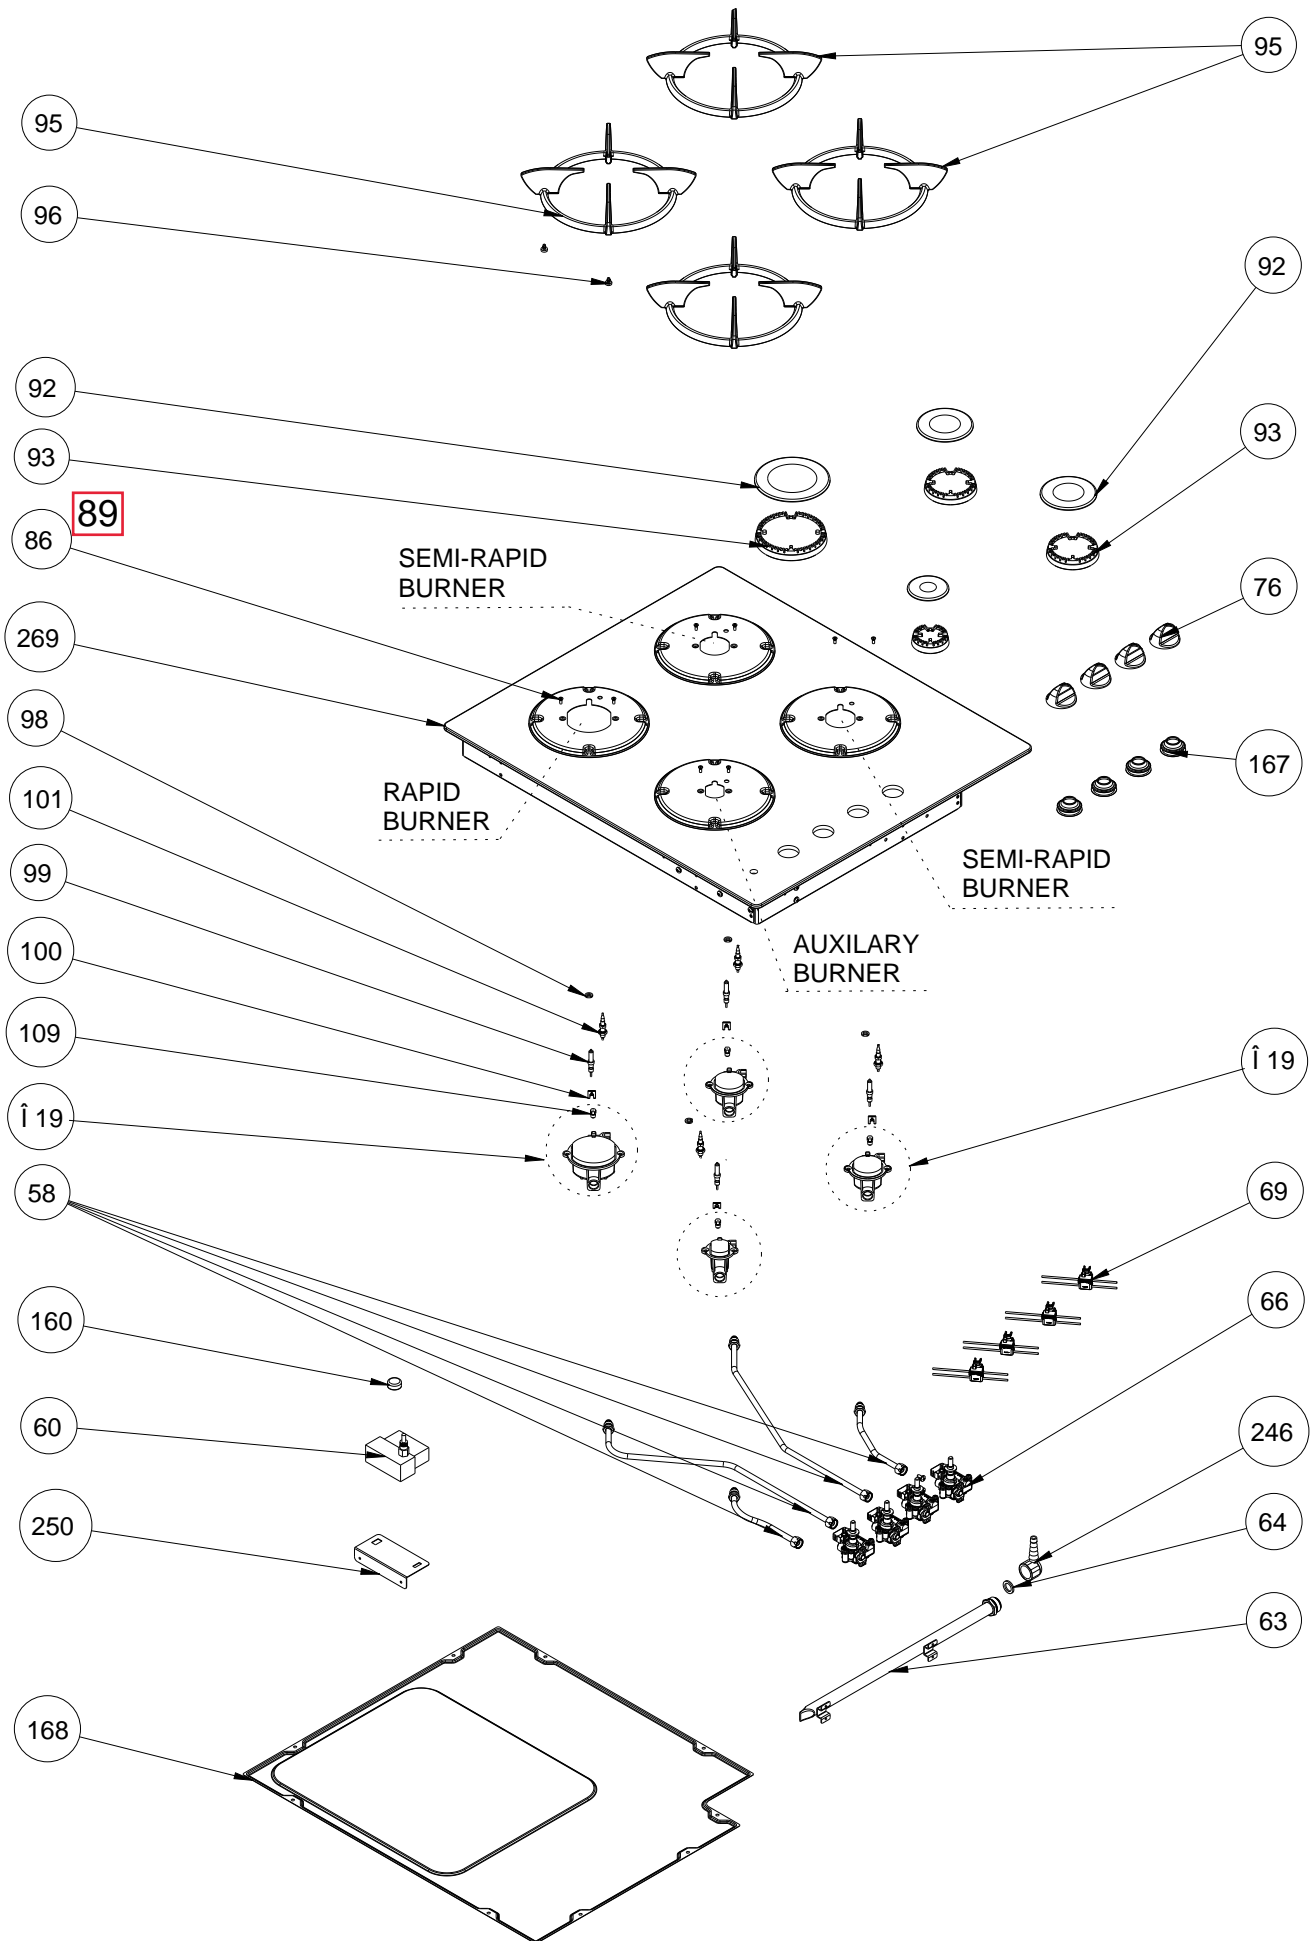

EXPLODED VIEW - OLD SERIE GAS-ON-GLASS HOB ASSEMBLY (BEFORE SEP-06)

EXPLODED VIEW - C SERIE GAS-ON-GLASS HOB ASSEMBLY (2006 - 2010)

EXPLODED VIEW - SERIE 2 GAS-ON-GLASS HOB ASSEMBLY (2010 - 2011)

EXPLODED VIEW - SERIE 2 (MODIFIED) GAS-ON-GLASS HOB ASSEMBLY (AFTER 2011)

COOKTOP BOTTOM COVER (GROUP,SECURIT)
(POSTION NO 407)

ETHNIC COFFEEPOTSUPPORT
(OPTIONAL)

WOK BURNER (OPTIONAL)

THERMOCOUPLE (OPTIONAL)

PAN SUPPORTS (OPTIONAL)

ENAMELLED
(GAS-ON-GLASS,SINGLE)

CAST IRON
(GAS-ON-GLASS,SLIM)

CAST IRON
(GAS-ON-GLASS,THICK)

MICRO SWITCH (OPTIONAL)

KNOBS (ONLY FOR HOB - OPTIONAL)

DELTA

ALFA

GAMA

ZETA

ECLIPSE

RUSTIC RISUS

BIG MEKA

SMALL MEKA
(ONLY FOR ELC /
DOMINO /
DOMINO -SERI2)

NORD

VESTA

JANNU

HOB ASSEMBLY PARTS

POSITION NUMBER	PART NAME
4	SCREW (KNURLED, 3.9*9.5)
58	GAS DELIVERY TUBE
30	TERMINAL BOX
31	POWER CORD
60	IGNITOR
63	MANIFOLD
64	STRAIGHT HOSE FITTING GASKET
66	COOKTOP VALVE
69	MICROSWITCH HARNESS
76	KNOB - GAS
83	COOKTOP VALVE ASSEMBLY BRACKET
84	COOKTOP VALVE ASSEMBLY BRACKET CONTACT SCREW
92	BURNER CAP (SEMI-RAPID / RAPID / AUXILARY/WOK BURNER)
93	BURNER HEAD (SEMI-RAPID / RAPID / AUXILARY/WOK BURNER)
95	PAN SUPPORTS
96	PAN SUPPORT BUMPER
98	SPARK PLUG GASKET
99	SPARK PLUG WITH CABLE
100	SPARK PLUG SEGMENT
101	THERMOCOUPLE
103	THERMOCOUPLE FIXING NUT
109	INJECTOR (SEMI-RAPID / RAPID / AUXILARY BURNER)
138	ETHNIC COFFEEPOT SUPPORT
160	IGNITOR BUTTON
167	KNOB GASKET
168	COOKTOP BOTTOM COVER (GAS)
182	VITROCERAMIC HOB BOTTOM COVER
183	HOB ASSEMBLY SPRING BRACKET
246	MANIFOLD ANGLE IRON 1/2"
257	WOK BURNER SUPPORT
269	GAS-ON GLASS ASSEMBLY
250	GAS-ON-GLASS HOB IGNITOR HOLDER
407	COOKTOP BOTTOM COVER (GROUP,SECURIT)
408	COOKTOP BURNER BRACKET(BOTTOM)
619	BURNER BODY